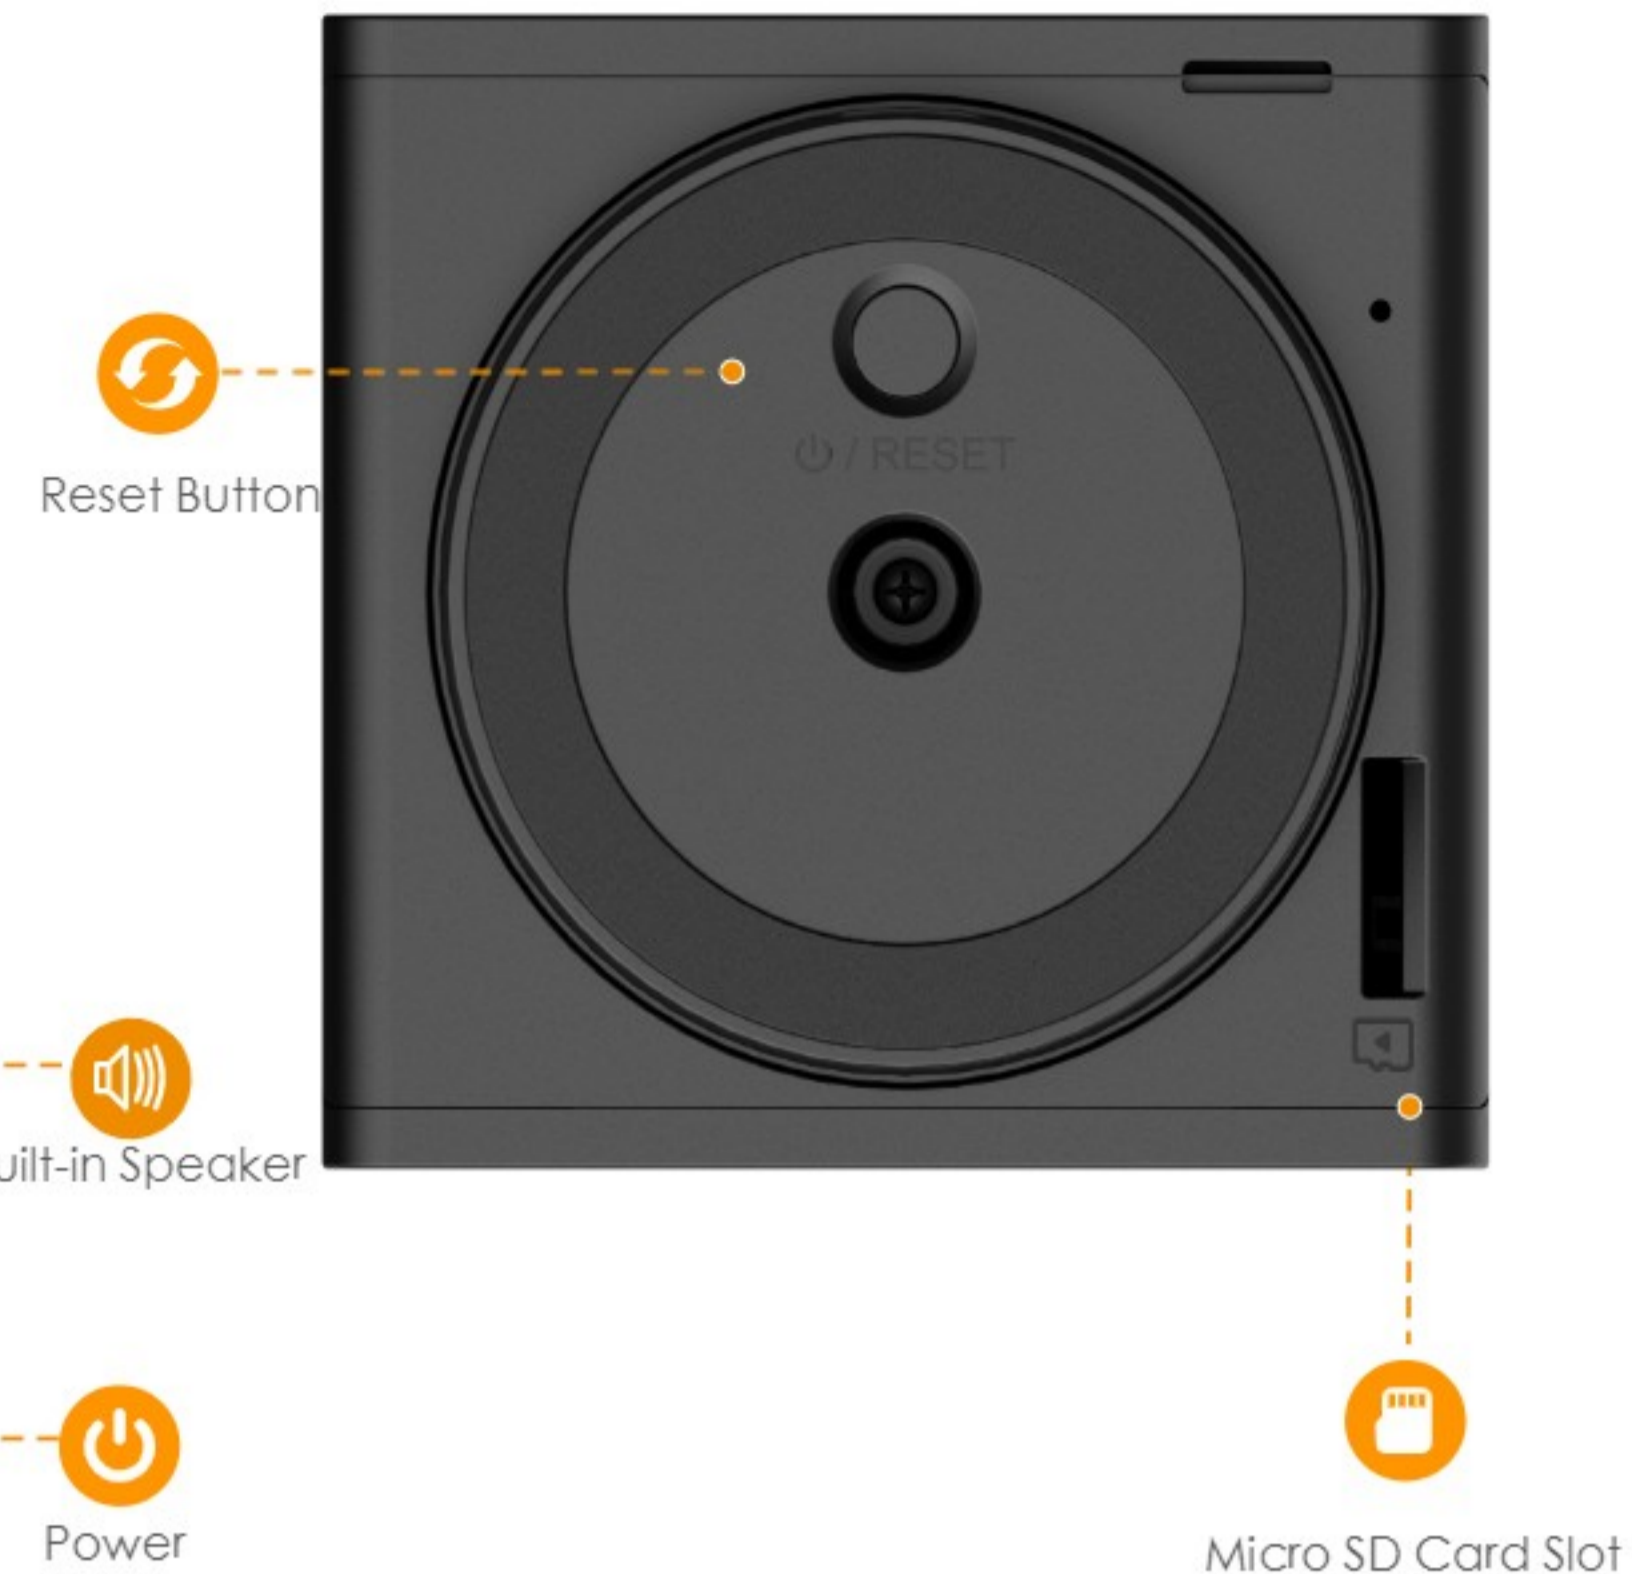

imou

IMOU SENSE Rex VT Pro

5MP H.265 Wi-Fi Pan & Tilt Camera

With 5MP/3K live monitoring and panoramic 0-355° pan & 0-90° tilt feature, Rex VT Pro ensures every corner of your home completely covered. It supports two-way video calls with a 2.4-inch screen. Two buttons on the side of the screen allow you to place and hang up video calls. Human/Pet detection quickly finds events in images and immediately sends a notification to you. With built-in siren, Rex VT Pro actively keeps unwelcome visitors away from what you care about. Privacy Mode helps protect your personal privacy when you are home, and Smart Tracking function lets the camera follow moving objects when it detects motion. With 2000mAh built-in battery, it can continue working for 60 minutes after power unplug.

Back View

Bottom view

Specifications

Camera

1/2.7" Progressive CMOS
 5MP(2880 x 1620)
 Night Vision: 20m(66ft) Distance
 3.6mm Fixed Lens
 Field of View : 87° (H), 48° (V), 108° (D)
 0~355° Pan & 0~90° Tilt
 2.4 inch screen
 2000mAh battery

Network

Wi-Fi:IEEE802.11b/g/n/ax, 50m Open Field
 Imou App: iOS, Android
 Onvif

Auxiliary Interface

Micro SD Card Slot (up to 512GB)
 Built-in Mic & Speaker
 Reset Button

General

DC 5V1.5A Power Supply
 Power Consumption:<7.3W
 Working Environment:-10° C~+45° C, Less Than 95%RH
 Dimensions: 63 x 60 x 124.5mm (2.48 x 2.36 x 4.9inch)
 Weight: 290 g (0.64 lb)
 CE