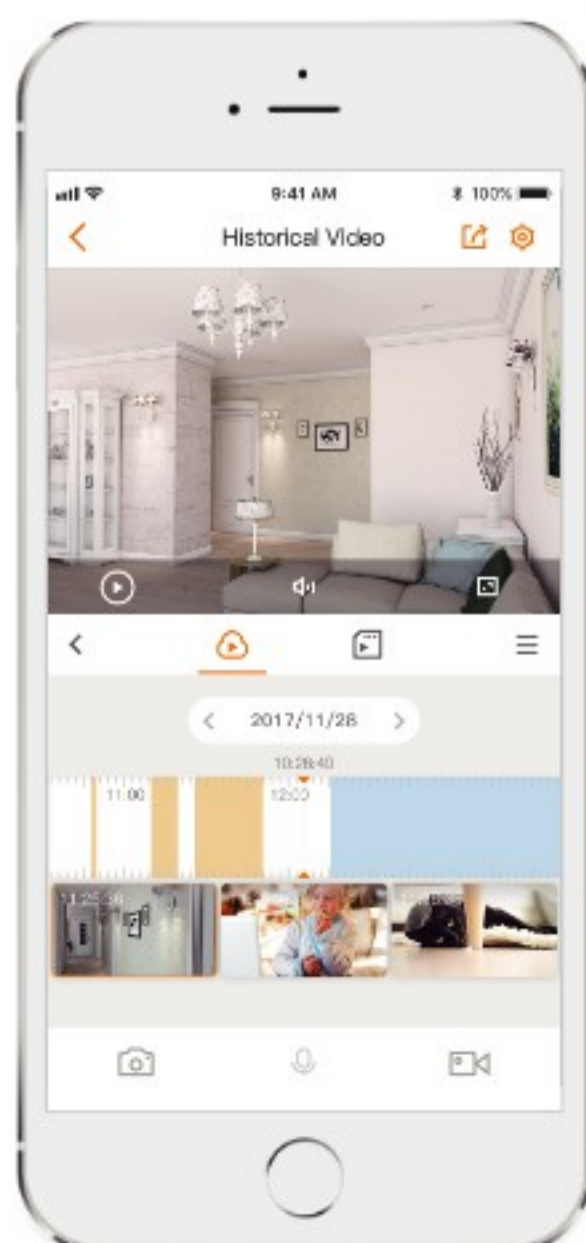

imou

IMOU SENSE Rex VT Pro

5MP H.265 Wi-Fi Pan & Tilt Camera

With 5MP/3K live monitoring and panoramic 0-355° pan & 0-90° tilt feature, Rex VT Pro ensures every corner of your home completely covered. It supports two-way video calls with a 2.4-inch screen. Two buttons on the side of the screen allow you to place and hang up video calls. Human/Pet detection quickly finds events in images and immediately sends a notification to you. With built-in siren, Rex VT Pro actively keeps unwelcome visitors away from what you care about. Privacy Mode helps protect your personal privacy when you are home, and Smart Tracking function lets the camera follow moving objects when it detects motion. With 2000mAh built-in battery, it can continue working for 60 minutes after power unplug.

-  **H.265 5MP/3K**
Sees more than 1080P
-  **Video Intercom**
Video calls can be initiated in both on the device side and on the app side
-  **Uninterruptible Work**
Uninterruptible Work After Power Cut-off
-  **Privacy Mode**
Hides the lens to protect your personal privacy
-  **Active Deterrence**
Scare away unwelcome visitors with built-in siren. Customizable Alarm Ringtone.
-  **AI Smart Detection**
Quickly finds human/pet targets in your home
-  **24/7 Protection**
Infrared night vision for clear-as-day clarity even in pitch dark
-  **Abnormal Sound Alarm**
Sends alerts to your smartphone when it detects abnormal sound
-  **Info Display**
The Screen can display some information
-  **Diversified Storage**
Supports NVR, Cloud Storage or Micro SD card (up to 512GB)
-  **Alarm Clock**
Supports setting custom alarms
-  **Smart Tracking**
Automatically tracks moving objects

Back View

Bottom view

Specifications

Camera

1/2.7" Progressive CMOS
 5MP(2880 x 1620)
 Night Vision: 20m(66ft) Distance
 3.6mm Fixed Lens
 Field of View : 87° (H), 48° (V), 108° (D)
 0~355° Pan & 0~90° Tilt
 2.4 inch screen
 2000mAh battery